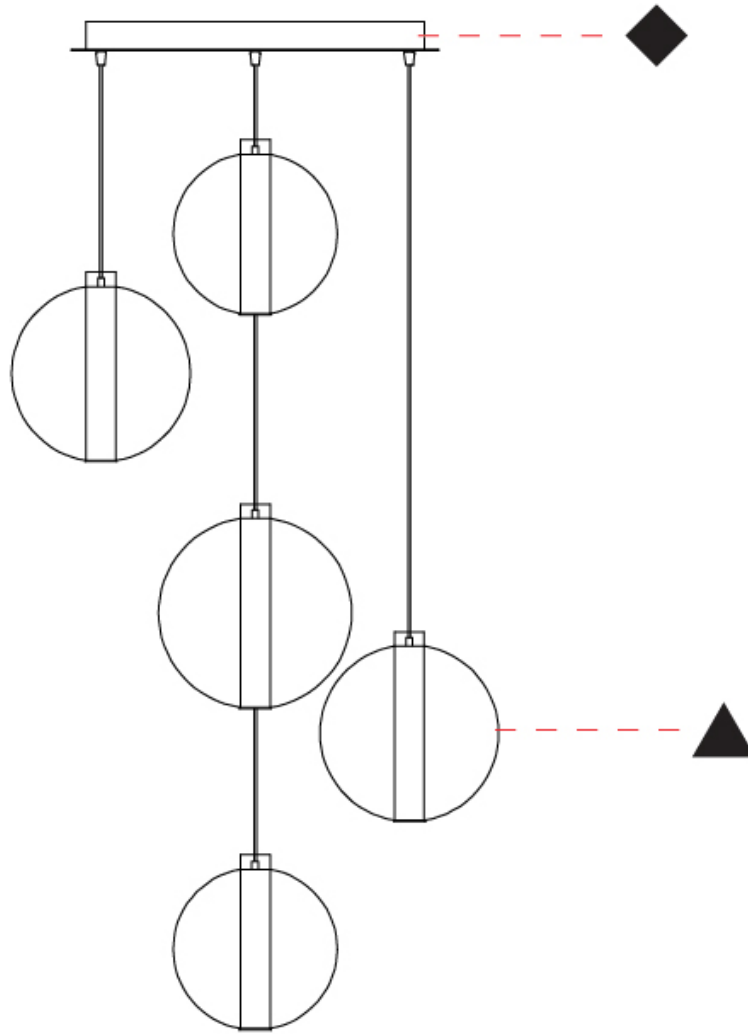

OSCURA MAX - 5 LIGHT CLUSTER SUSPENSION

D141228-30K-MBK-AMB-BRZ-RUB-SKB-SMK

PROJECT	_____
TYPE	_____
SPECIFIER	_____
QUANTITY	_____
DATE	_____

D