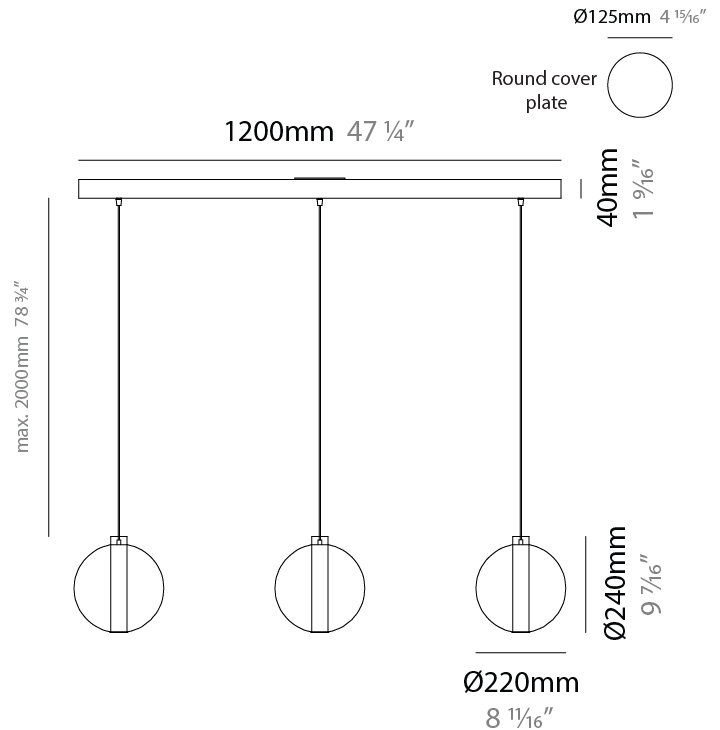

1. To build a product code in our configurator select the specify button on the base model # product page
2. To build a manual product code on this datasheet choose from the options listed below in blue font and add the suffix to the base model #

GENERAL

Series: Oscura Max
Subseries: Oscura Max - 3 Light Linear
Brand: Cangini & Tucci
Division: Design
Mounting Type: Suspension
Mounting Location: Ceiling
Subcategory: Pendant

PHYSICAL

Shape: Round
Diameter (mm): 220
Diameter (in): 8 11/16
Length (mm): 1200
Length (in): 47 1/4
Height (mm): 240
Height (in): 9 7/16
Max. Overall Height (mm): 2240
Max. Overall Height (in): 88 3/16
Light Distribution: Omnidirectional
Weight (kg): 3.400
Weight (lbs): 7.50
Fixture Finish: [AMB](#) / [BLK](#) / [BRZ](#) / [GLD](#) / [GRN](#) / [PNK](#) / [RGD](#) / [RUB](#) / [SKB](#) / [SMK](#) / [STE](#) / [TOB](#) / [TRA](#)
Holder Finish: [CHR](#) / [WHI](#) / [BLK](#) / [BCR](#)
Accent Finish: PSS
Fixture Material: Glass / Metal
Cable Details: 2,000mm Transparent cable

ELECTRICAL

Lamp Type: LED (Zhaga Standard)
Input Wattage (W): 23.4
Total Output Wattage (W): 18
Dimming: Non-Dimmable
Driver Included: Yes
Driver Location: Integrated
Input Voltage (V): 120 - 277
Constant Current (MA): 500mA
Upon Request: Non-Dimming / Phase Dimming (120Vac only) / 0-10V Dimming

LED

Number of LEDs: 3
Color Temperature (°K): [2700](#) / [3000](#)
Max. Delivered Lumen (lm): 2598
CRI: >90 CRI

OPTICAL

RATINGS AND CERTIFICATIONS

Certified By: Certified for North American Standards
IP rating: IP20