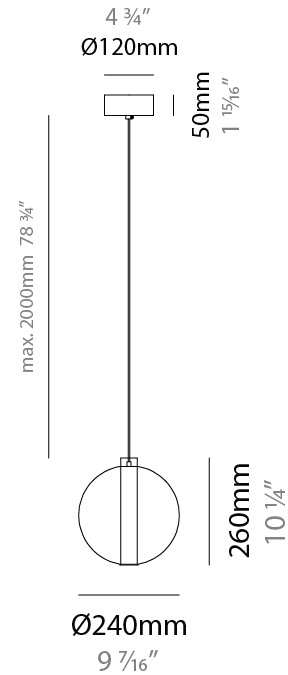

D141225-

base number	Color Temperature	Finish Options	Finish Options

1. To build a product code in our configurator select the specify button on the base model # product page
2. To build a manual product code on this datasheet choose from the options listed below in blue font and add the suffix to the base model #

GENERAL

Series: Oscura Max
Subseries: Oscura Max - Monopoint
Brand: Cangini & Tucci
Division: Design
Mounting Type: Suspension
Mounting Location: Ceiling
Subcategory: Pendant

PHYSICAL

Shape: Round
Diameter (mm): 240
Diameter (in): 9 7/16
Height (mm): 260
Height (in): 10 1/4
Max. Overall Height (mm): 2260
Max. Overall Height (in): 89
Light Distribution: Omnidirectional
Weight (kg): 0.925
Weight (lbs): 2.04
Fixture Finish: AMB / BLK / BRZ / GLD / GRN / PNK / RGD / RUB / SKB / SMK / STE / TOB / TRA
Holder Finish: CHR / WHI / BLK / BCR
Fixture Material: Glass / Metal
Cable Details: 2,000mm Transparent cable

ELECTRICAL

Lamp Type: LED (Zhaga Standard)
Input Wattage (W): 7.8
Total Output Wattage (W): 6
Dimming: Non-Dimmable
Driver Included: Yes
Driver Location: Integrated
Input Voltage (V): 120 - 277
Constant Current (MA): 500mA
Upon Request: Non-Dimming / Phase Dimming (120Vac only) / 0-10V Dimming

LED

Color Temperature (°K): 2700 / 3000
Max. Delivered Lumen (lm): 866
CRI: >90 CRI

OPTICAL

RATINGS AND CERTIFICATIONS

Certified By: Certified for North American Standards
IP rating: IP20