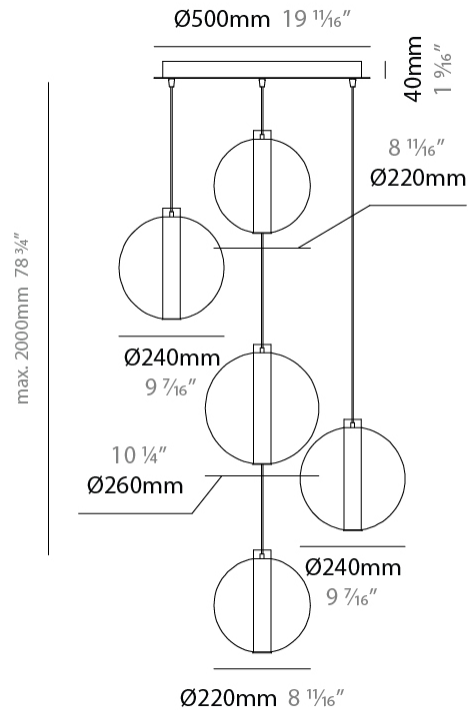

D141228-30K-MBK-AMB-BRZ-RUB-SKB-SMK

base number _____ Color _____ Finish _____
Temperature Options Finish Options

1. To build a product code in our configurator select the specify button on the base model # product page
2. To build a manual product code on this datasheet choose from the options listed below in blue font and add the suffix to the base model #

GENERAL

Series: Oscura Max
Subseries: Oscura Max - 5 Light Cluster
Brand: Cangini & Tucci
Division: Design
Mounting Type: Suspension
Mounting Location: Ceiling
Subcategory: Pendant

PHYSICAL

Shape: Round
Diameter (mm): 560
Diameter (in): 22 ⁷/₁₆"
Height (mm): 560
Height (in): 22 ⁷/₁₆"
Max. Overall Height (mm): 2560
Max. Overall Height (in): 100 ¹³/₁₆"
Light Distribution: Omnidirectional
Weight (kg): 8.555
Weight (lbs): 18.86
Accent Finish: PSS
Fixture Material: Glass / Metal
Cable Details: 2,000mm Transparent cable

ELECTRICAL

Lamp Type: LED (Zhaga Standard)
Input Wattage (W): 39
Total Output Wattage (W): 30
Dimming: Non-Dimmable
Driver Included: Yes
Driver Location: Integrated
Input Voltage (V): 120 - 277
Constant Current (MA): 500mA
Upon Request: Non-Dimming / Phase Dimming (120Vac only) / 0-10V Dimming

LED

Number of LEDs: 5
Color Temperature (°K): 3000
Max. Delivered Lumen (lm): 4330
CRI: >90 CRI

OPTICAL

RATINGS AND CERTIFICATIONS

Certified By: Certified for North American Standards
IP rating: IP20